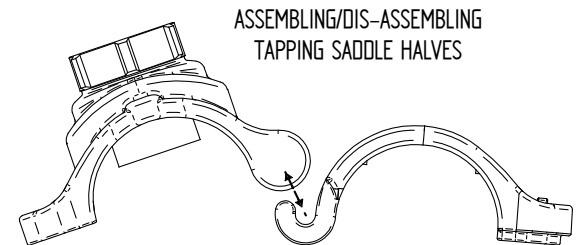

Fast Fit Tapping Saddle

Hansen Tapping Saddle		
No.	Product Code	Item Name
1	HTSLD/MD/RB	Hansen Tapping Saddle
2	-	Stainless Steel M8 Bolt
3	-	Stainless Steel Flange Nut
4	HTSSEAL	Hansen Tapping Saddle Seal
5	-	Pipe