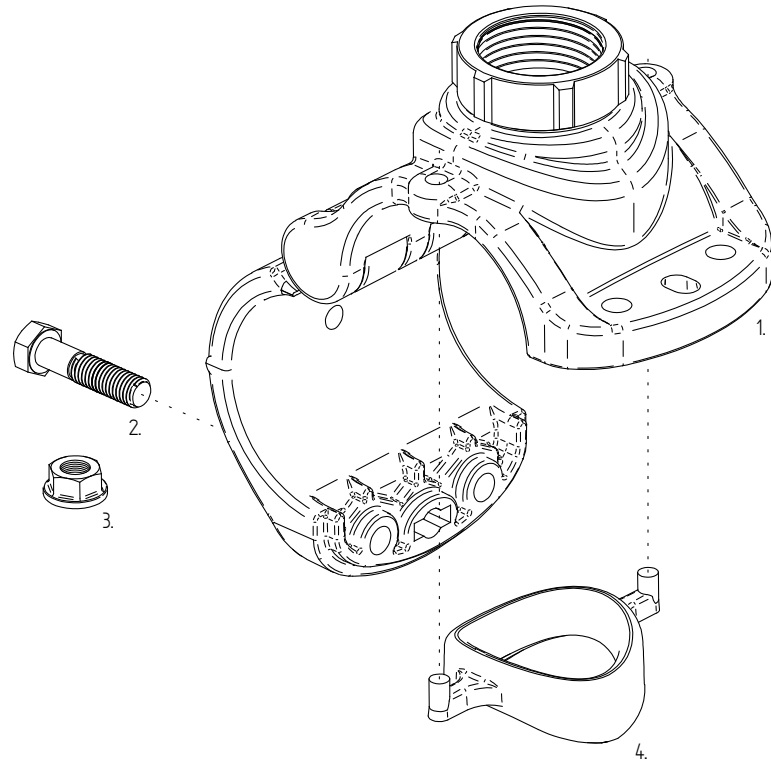

Fast Fit Tapping Saddle

Hansen Tapping Saddle		
No.	Product Code	Item Name
1	HTSLD/MD/RB	Hansen Tapping Saddle
2	-	Stainless Steel M8 Bolt
3	-	Stainless Steel Flange Nut
4	HTSSEAL	Hansen Tapping Saddle Seal
5	-	Pipe