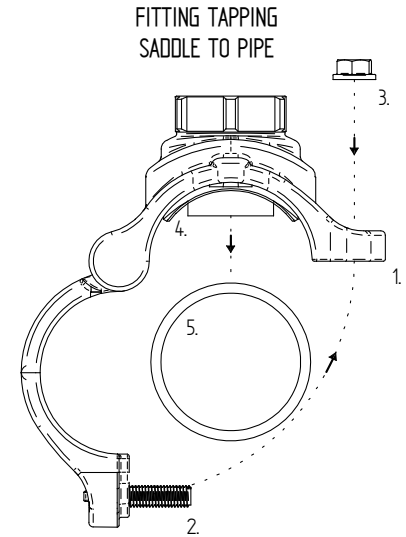

Fast Fit Tapping Saddle

Hansen Tapping Saddle		
No.	Product Code	Item Name
1	HTSLD/MD/RB	Hansen Tapping Saddle
2	-	Stainless Steel M8 Bolt
3	-	Stainless Steel Flange Nut
4	HTSSEAL	Hansen Tapping Saddle Seal
5	-	Pipe